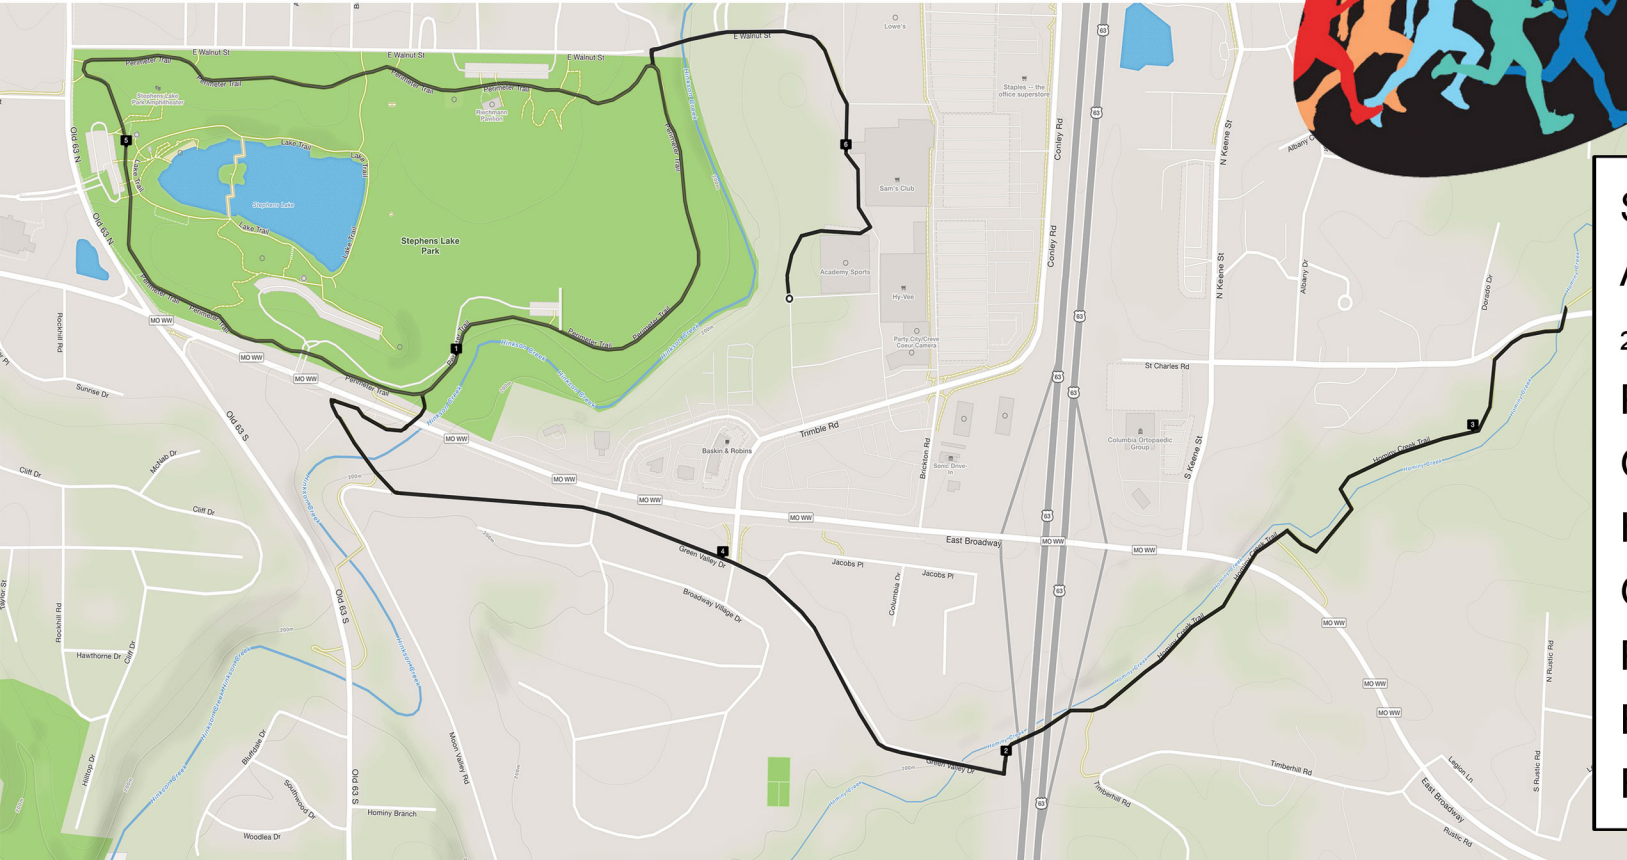

# The Betsy Farris Memorial Run - Sept. 28, 2019

## 10k Route

For detailed  
online maps  
and updates  
visit the **Roots  
N Blues N BBQ**  
website

Start and Finish at  
Academy Sports  
2651 Trimble Rd, Columbia, MO  
Perimeter Trail 0.5  
Green Valley Drive 1.2  
Hominy Creek Trail 1.9  
Green Valley Drive 3.6  
Perimeter Trail 4.5  
East Walnut St 5.7  
Finish 6.2

6.20 mi  
Distance

361 ft  
Elevation Gain

## The Betsy Farris Memorial Run - Sept. 28, 2019

Elevation On ▾